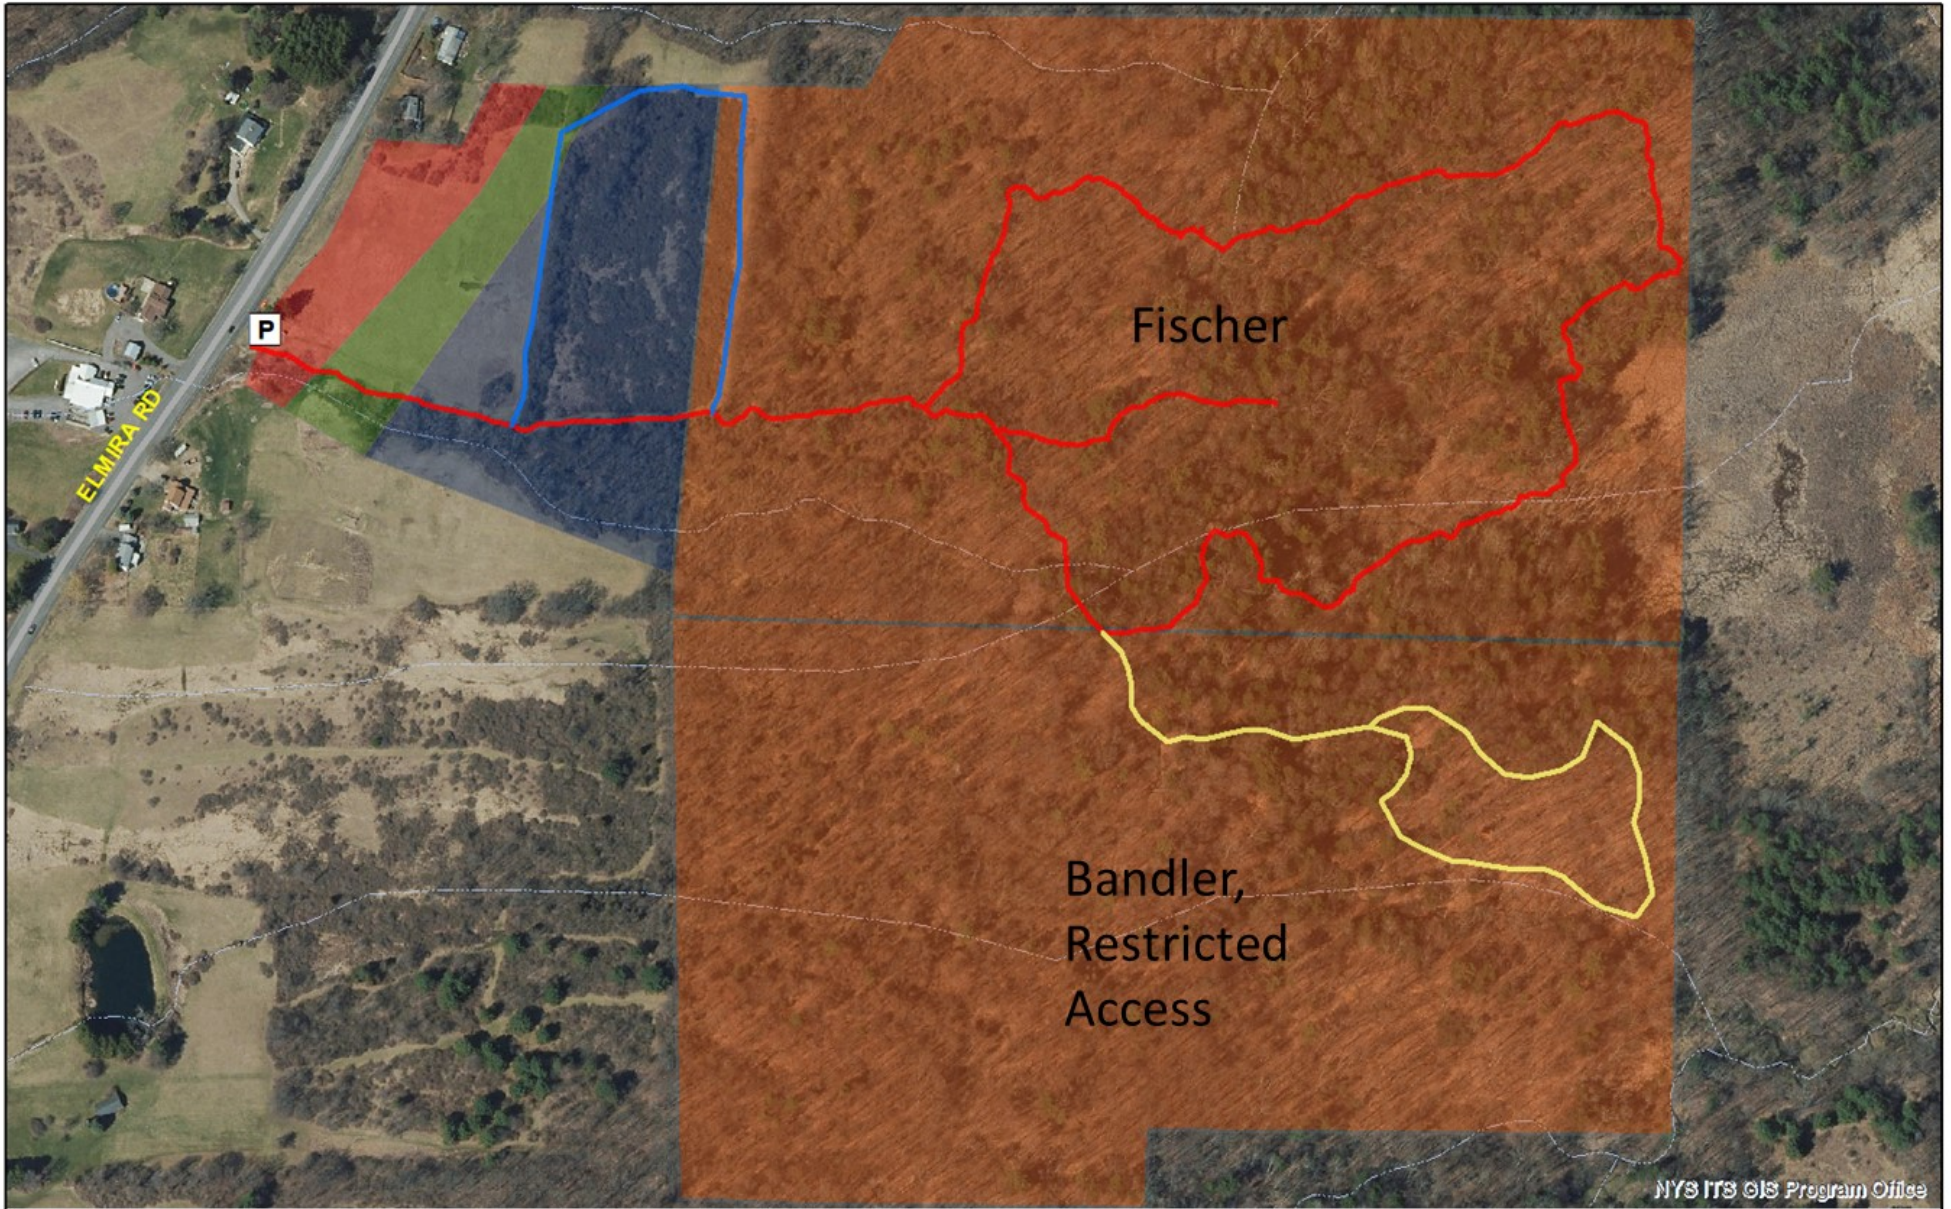

Cornell Deer Management Program - Fischer and Bandler Family Forest

NYS ITS GIS Program Office

Deer Management Zones

- Bow
- Crossbow
- Firearm
- Restricted
- Parking

Trail Mark

- Blue blaze
- Red blaze
- Yellow blaze
- Intermittent Stream
- Perennial Stream